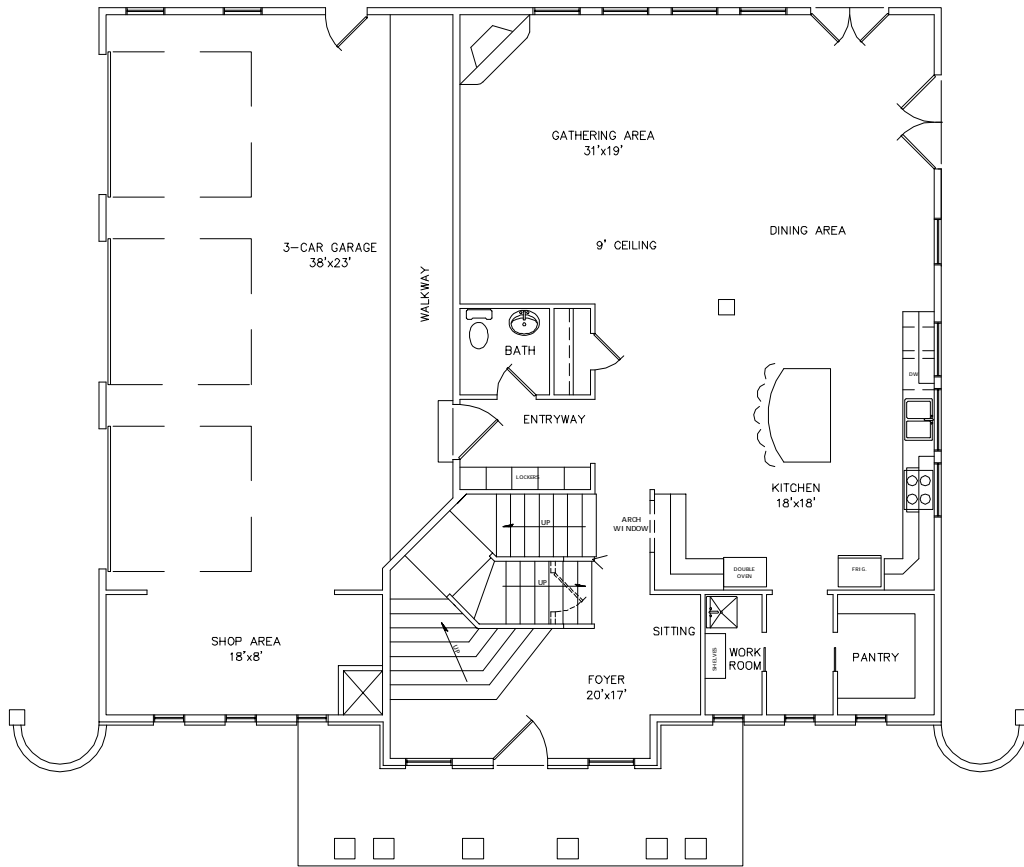

Front Elevation

Main Level

Heritage Home Designs

distinctive homes

Located in Layton, Utah

Phone: 801.544.1330 / Fax: 801.546.3954

www.heritagehomedesignsutah.com

Plan - Westpoint 100

Overall dimensions 54' x 49'

4243 sf

Room sizes shown are approximate