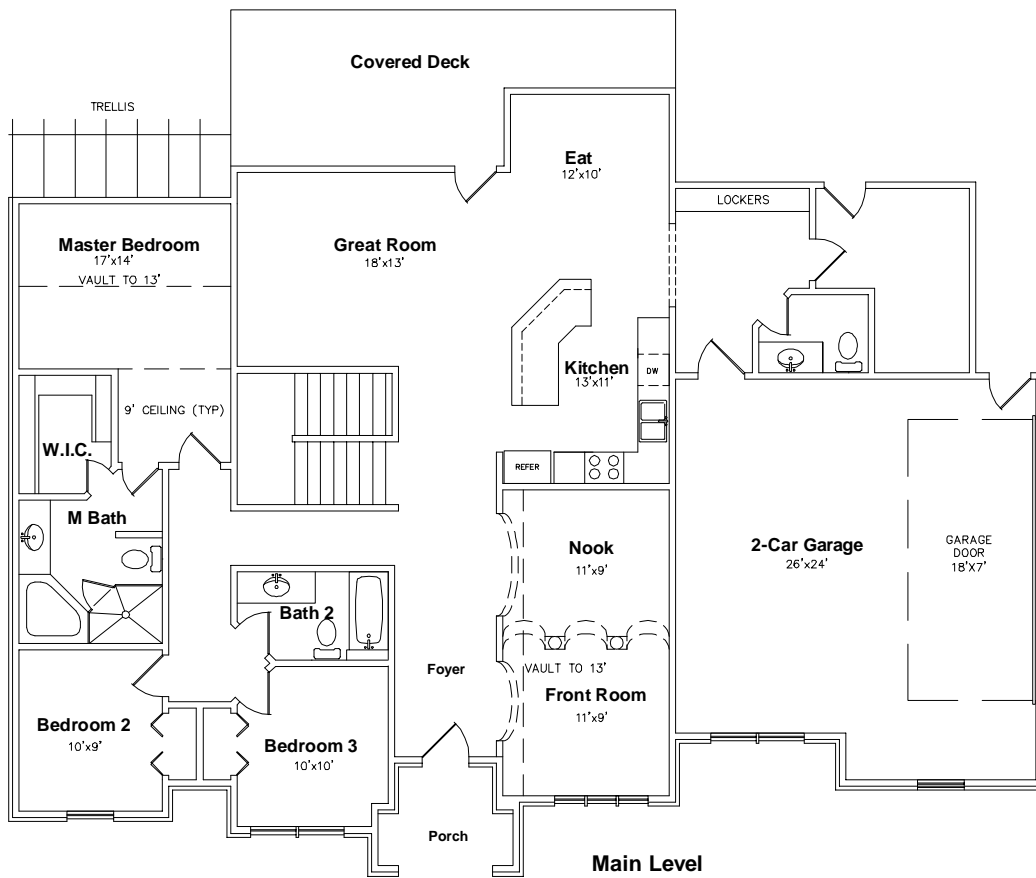

Main Level

Heritage Home Designs

distinctive homes

Located in Layton, Utah

Phone: 801.544.1330 / Fax: 801.546.3954

www.heritagehomedesignsutah.com

Plan - Westgate 100

Overall dimensions 66'6" x 50'6"

2037 sf

Room sizes shown are approximate