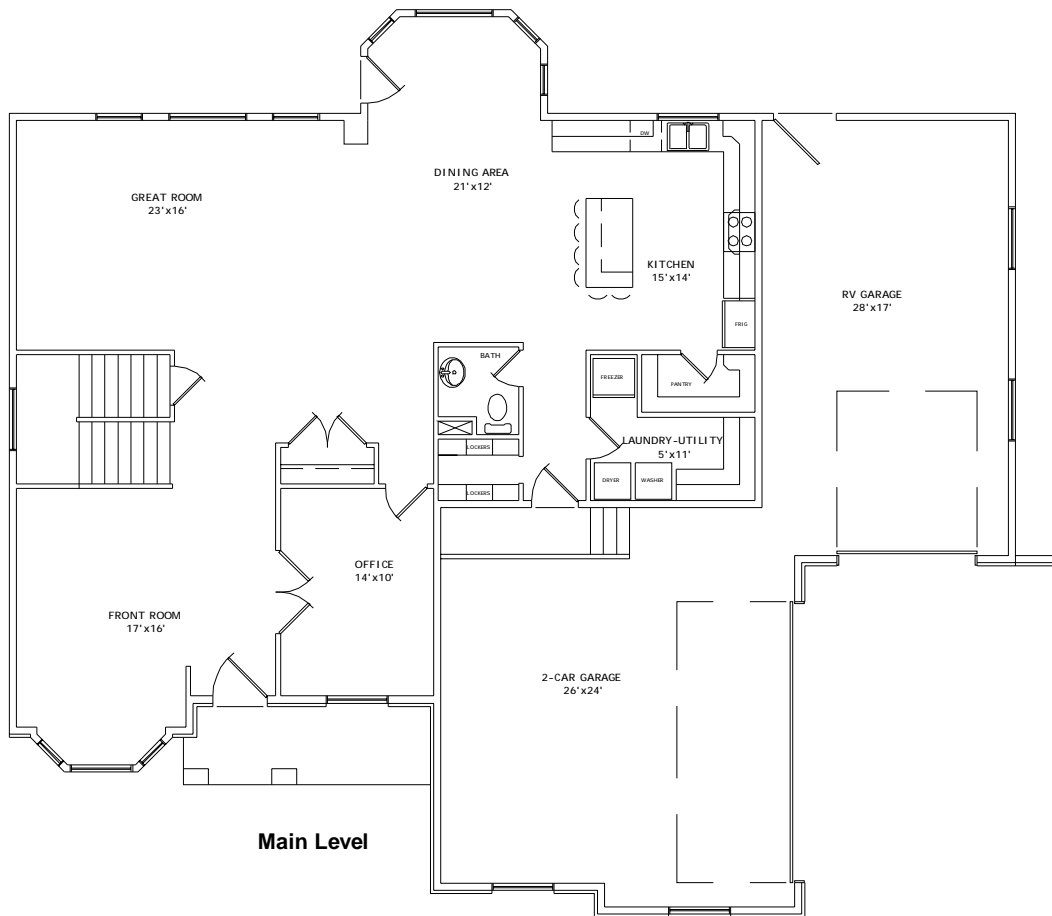

Front Elevation

Main Level

Heritage Home Designs
 distinctive homes

Located in Layton, Utah
 Phone: 801.544.1330 / Fax: 801.546.3954
www.heritagehomedesignsutah.com

Plan - Weber 100
 Overall dimensions 64'6" x 58'2"
 3232 sf
 Room sizes shown are approximate

Upper Level