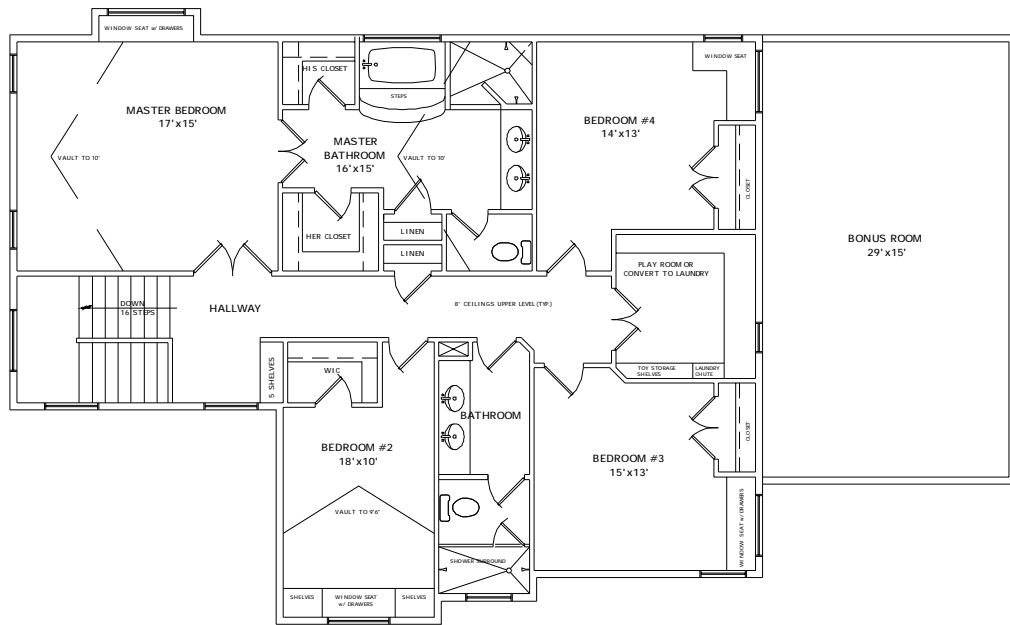

Front Elevation

Main Level

Heritage Home Designs
 distinctive homes

Located in Layton, Utah
 Phone: 801.544.1330 / Fax: 801.546.3954
www.heritagehomedesignsutah.com

Plan - Weber 100
 Overall dimensions 64'6" x 58'2"
 3232 sf
 Room sizes shown are approximate

Upper Level