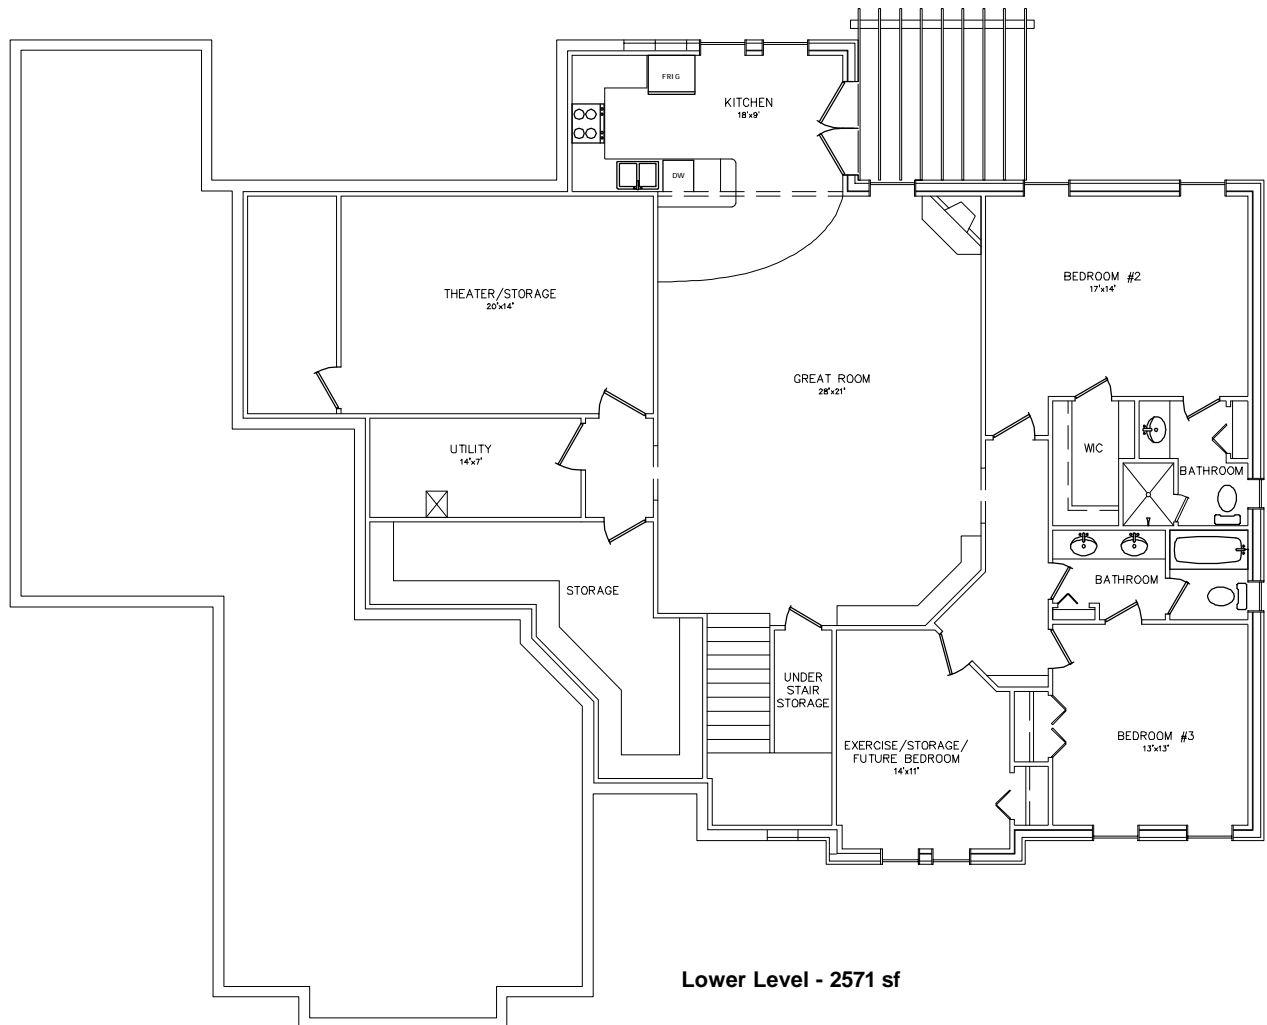

Front Elevation

Main Level - 2553 sf

Heritage Home Designs

distinctive homes

Located in Layton, Utah

Phone: 801-544-1330 / Fax: 801-546-3954

www.heritagehomedesignsutah.com

Plan - Valencia 100

Overall dimensions 81'11" x 66'11"

5124 sf

Room sizes shown are approximate

Lower Level - 2571 sf