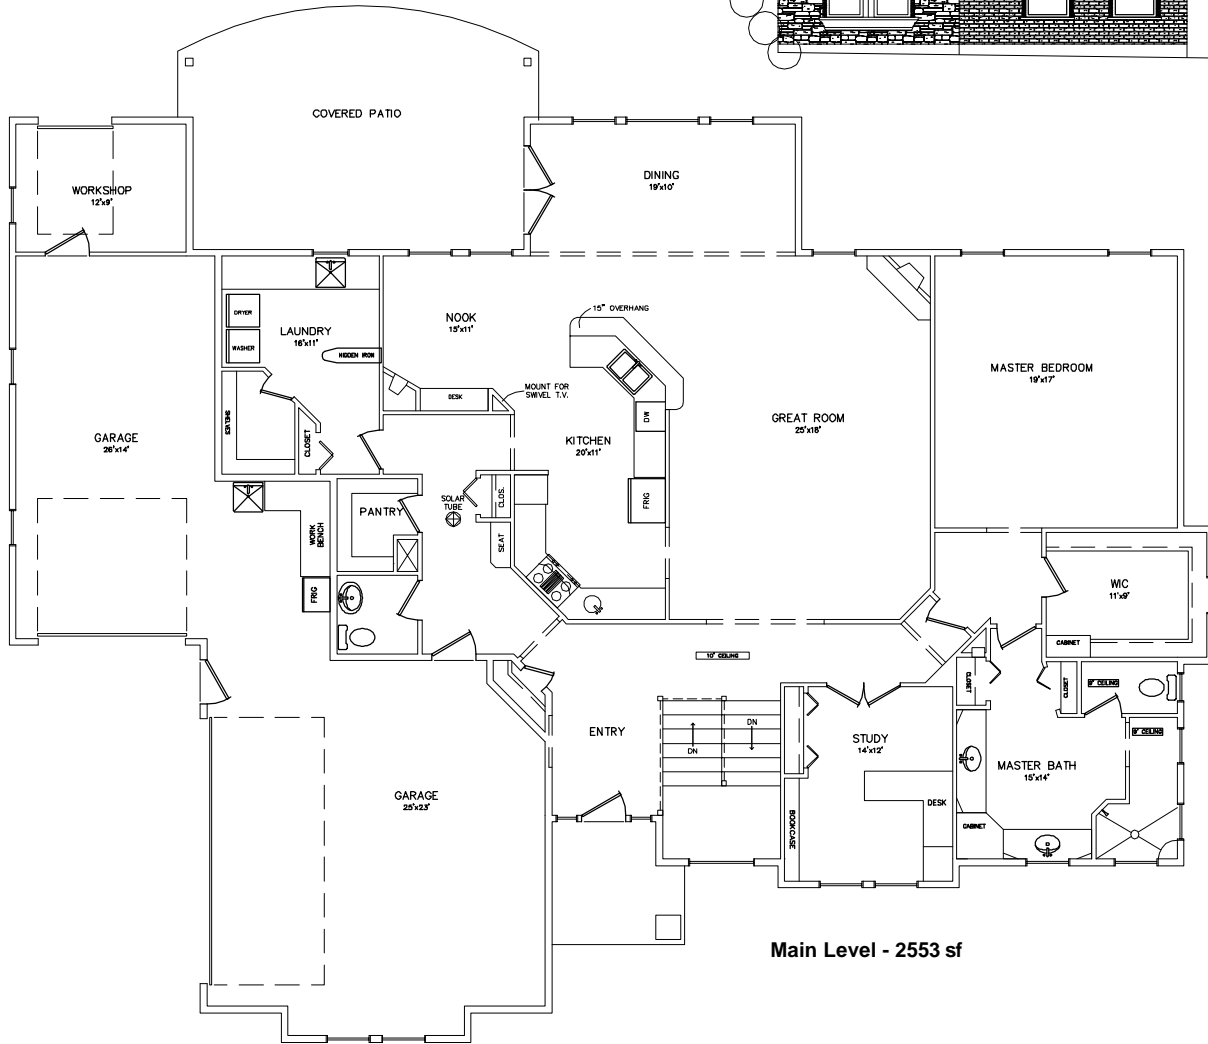

Front Elevation

Main Level - 2553 sf

Heritage Home Designs

distinctive homes

Located in Layton, Utah

Phone: 801-544-1330 / Fax: 801-546-3954

www.heritagehomedesignsutah.com

Plan - Valencia 100

Overall dimensions 81'11" x 66'11"

5124 sf

Room sizes shown are approximate

Lower Level - 2571 sf