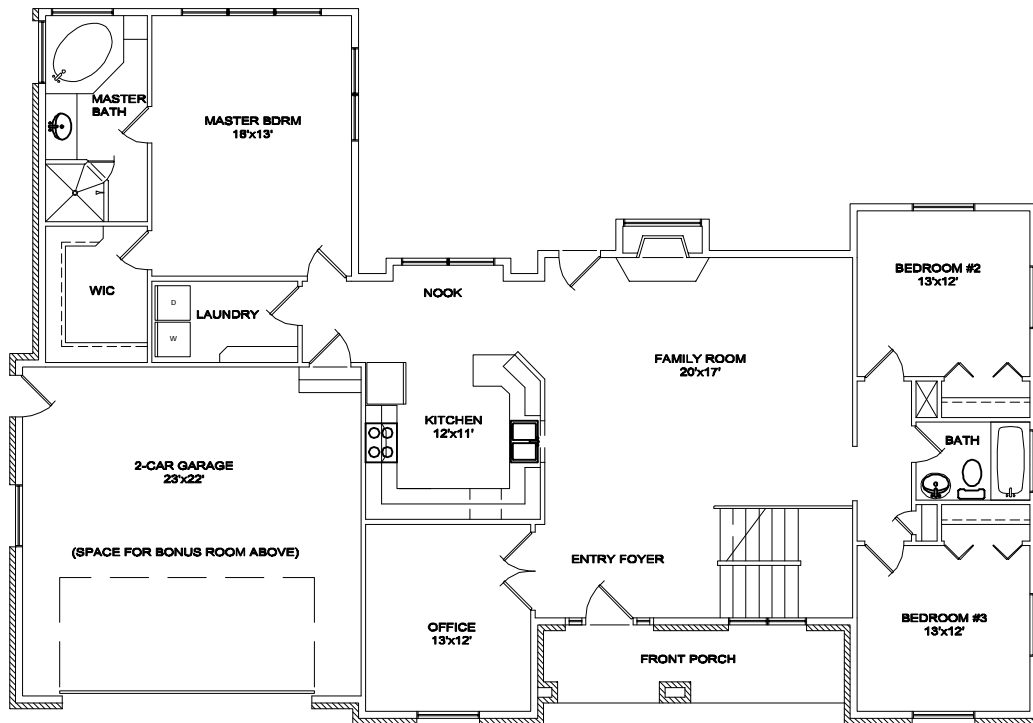

Front Elevation

Main Floor

Heritage Home Designs
 distinctive homes

Located in Layton, Utah
 Phone: 801.544.1330 / Fax: 801.546.3954
www.heritagehomedesignsutah.com

Plan - Saxony 200
 Overall dimensions 66'3" x 45'10"
 1734 sf
 Room sizes shown are approximate