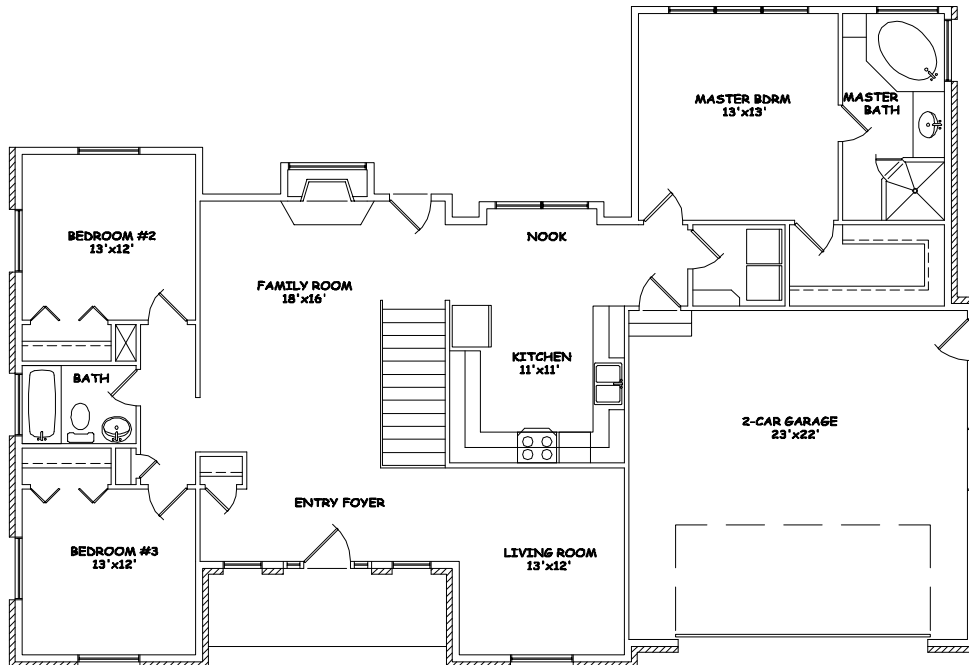

Front Elevation

Main Floor

Heritage Home Designs
 distinctive homes

Located in Layton, Utah
 Phone: 801.544.1330 / Fax: 801.546.3954
www.heritagehomedesignsutah.com

Plan - Saxony 100
 Overall dimensions 62'3" x 42'4"
 1562 sf
 Room sizes shown are approximate