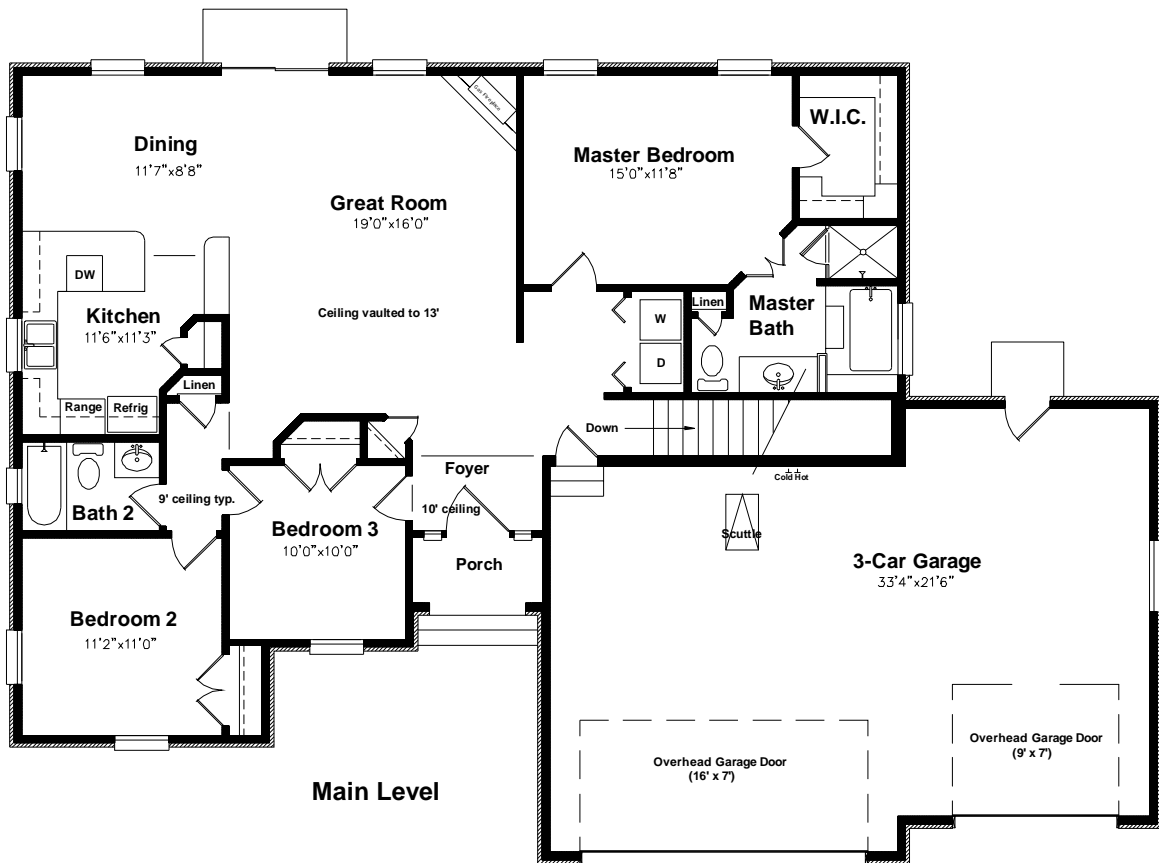

Front Elevation

Main Level

Charette Home Designs
 distinctive homes

Located in Layton, Utah
 Phone: 801.475.0151 / Fax: 801.546.3954
 www.charettehomedesigns.com

Plan - Riverton 110
 Overall dimensions 64'0" x 44'6"
 1458 sf
 Room sizes shown are approximate