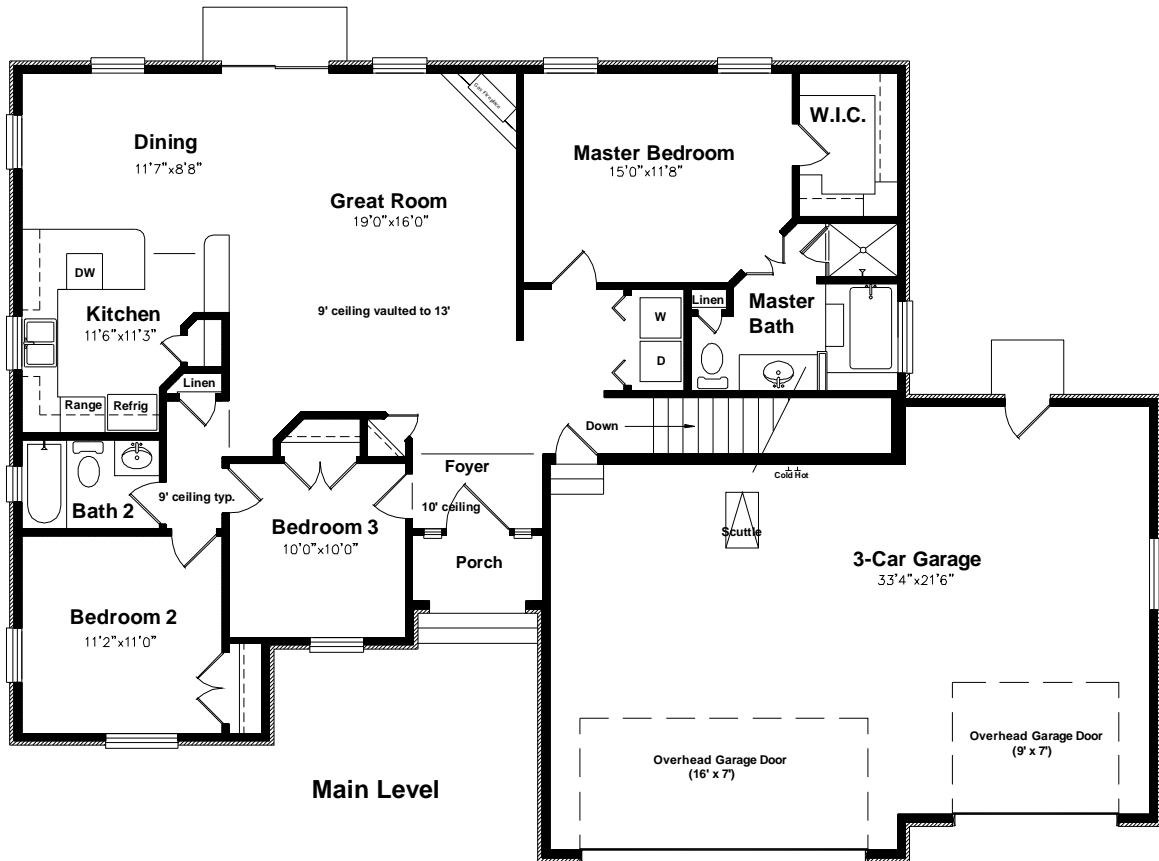

Front Elevation

Main Level

Charette Home Designs
 distinctive homes

Located in Layton, Utah
 Phone: 801.475.0151 / Fax: 801.546.3954
 www.charettehomedesigns.com

Plan - Riverton 100
 Overall dimensions 64'0" x 44'6"
 1458 sf
 Room sizes shown are approximate