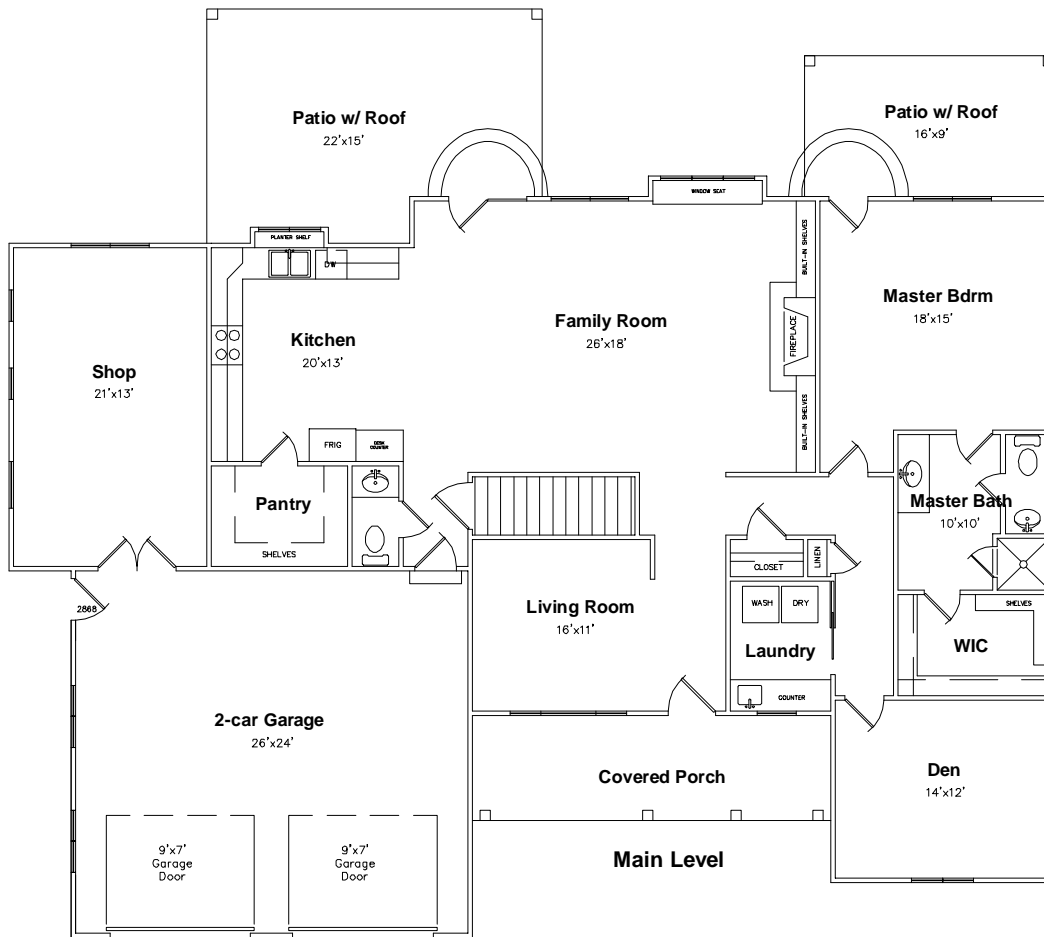

Front Elevation

Heritage Home Designs

distinctive homes

Located in Layton, Utah

Phone: 801.544.1330 / Fax: 801.546.3954

www.heritagehomedesignsutah.com

Plan - Kaysville 110

Overall dimensions 67'0" x 48'9"

2048 sf

Room sizes shown are approximate