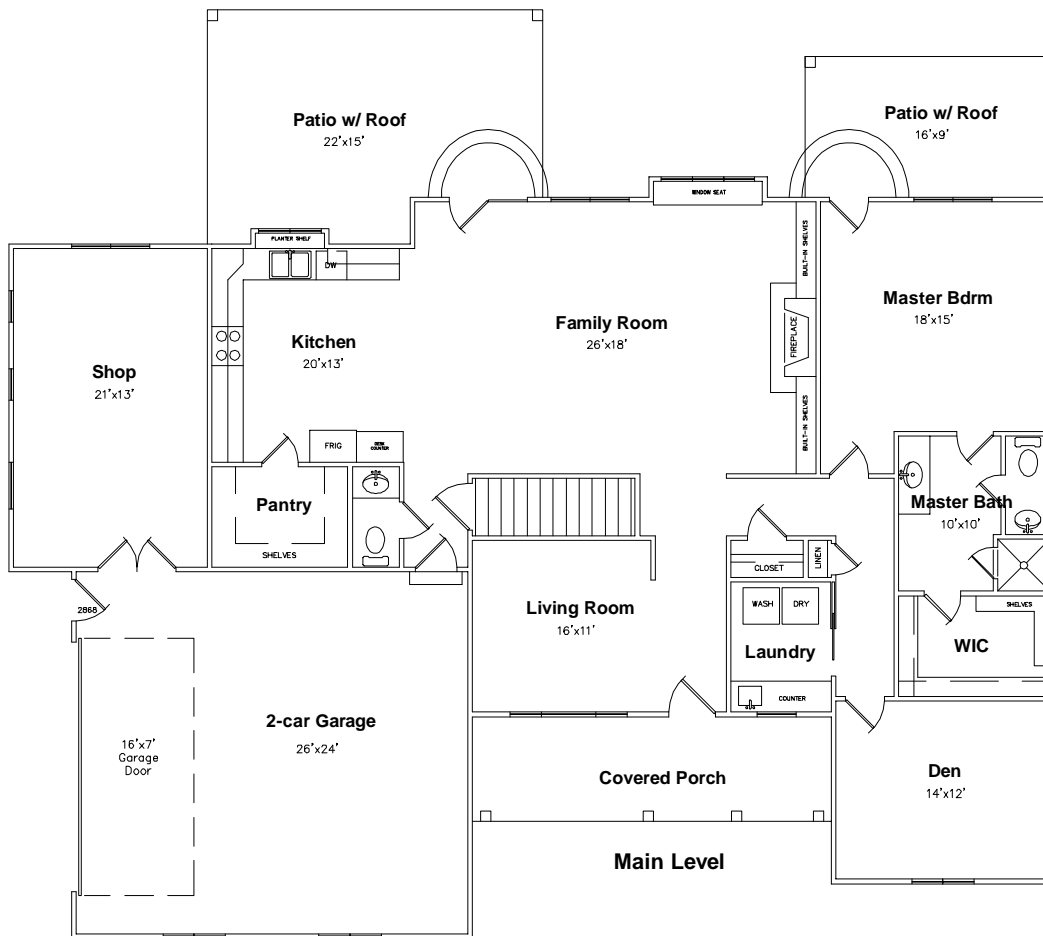

Front Elevation

Plan - Kaysville 100

Overall dimensions 67'0" x 48'9"

2048 sf

Room sizes shown are approximate

Heritage Home Designs

distinctive homes

Located in Layton, Utah