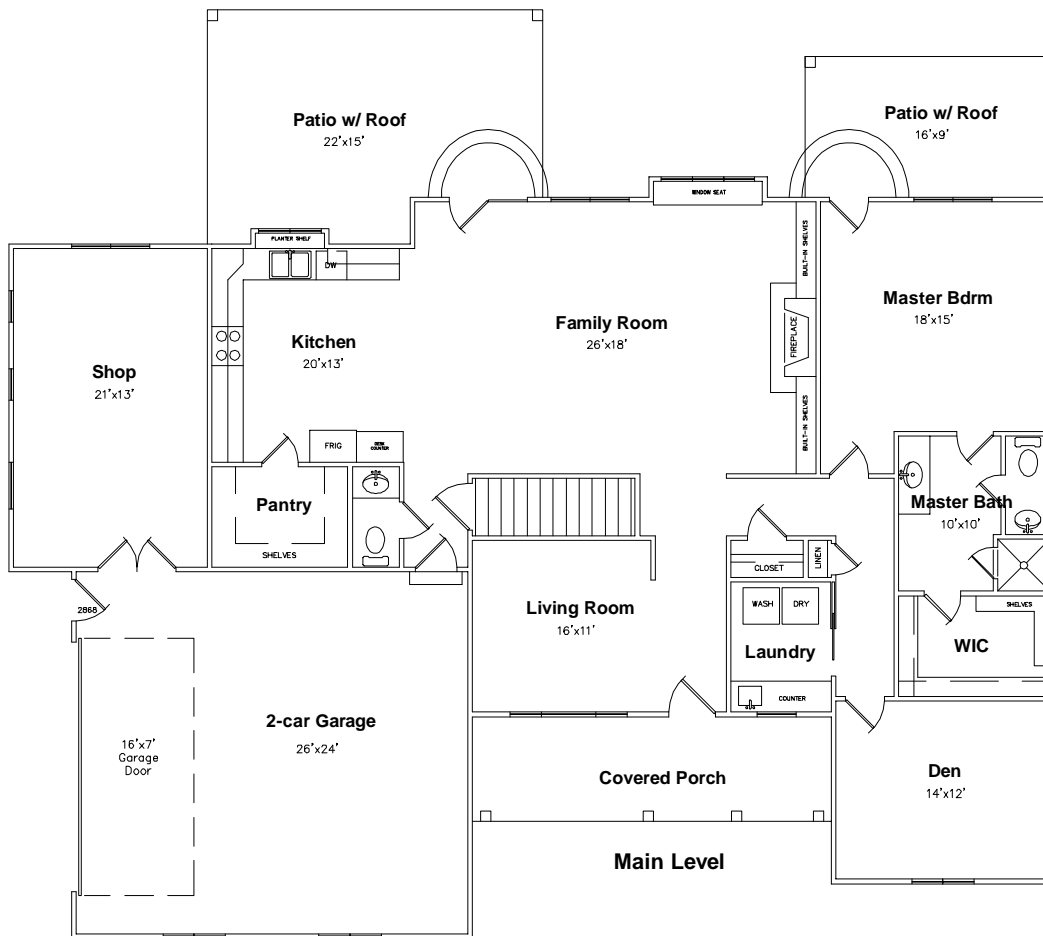

Front Elevation

Plan - Kaysville 100
Overall dimensions 67'0" x 48'9"
2048 sf
Room sizes shown are approximate

Heritage Home Designs

distinctive homes

Located in Layton, Utah

Phone: 801.544.1330 / Fax: 801.546.3954