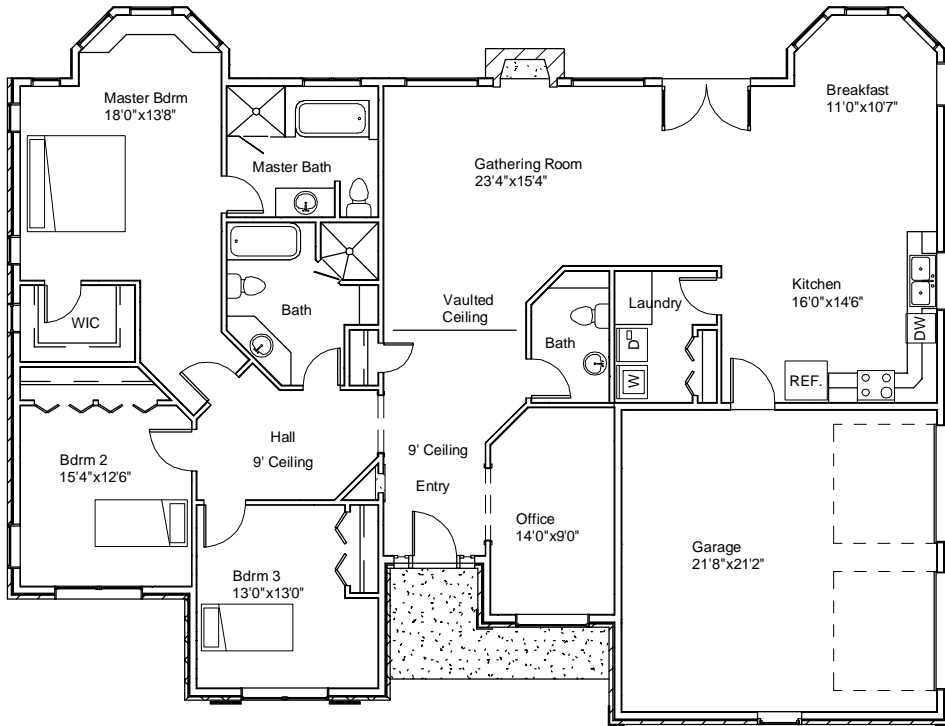

Front Elevation

Main Level - 2185 sf

# Heritage Home Designs

distinctive homes

Located in Layton, Utah

Phone: 801-544-1330 / Fax: 801-546-3954

[www.heritagehomedesignsutah.com](http://www.heritagehomedesignsutah.com)

**Plan - Highland 100**

Overall dimensions 64'0" x 48'9"

2185 sf

Room sizes shown are approximate