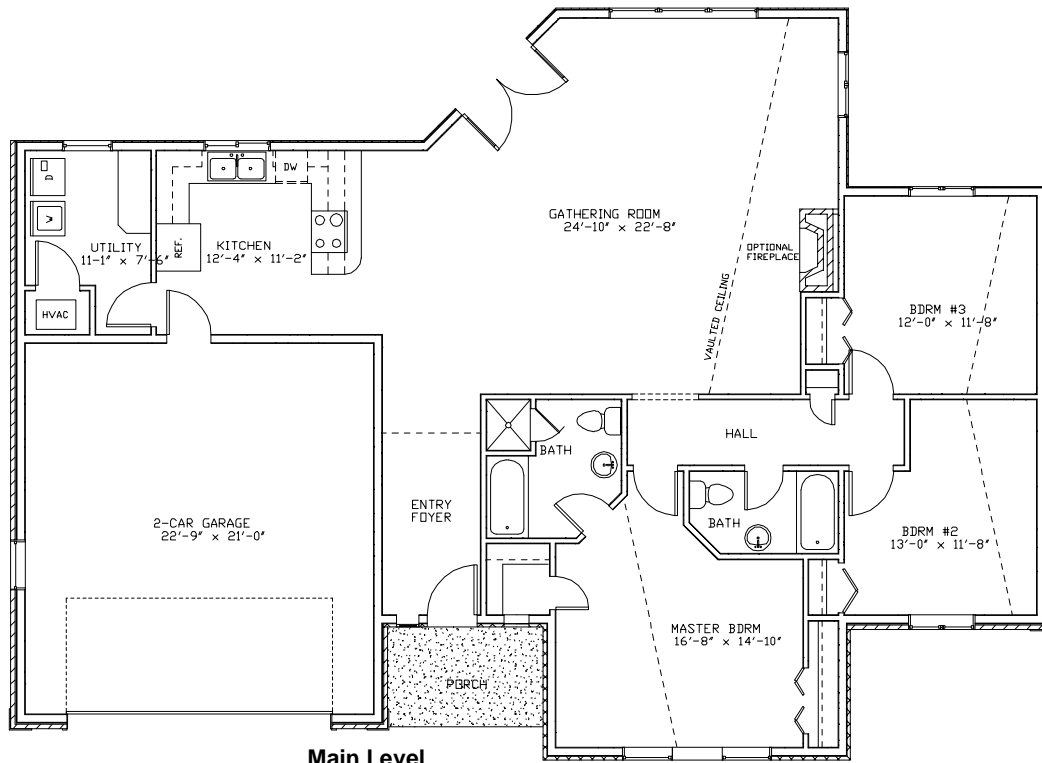

Front Elevation

Main Level

**2270 sf**

**Room sizes shown are approximate**