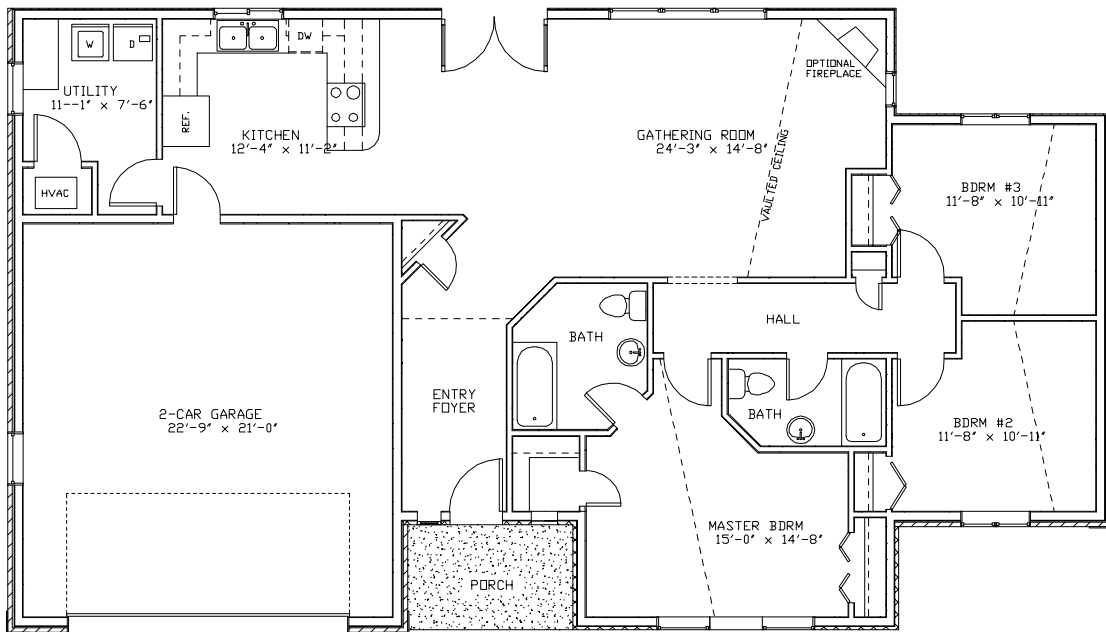

Front Elevation

Main Level

Heritage Home Designs

distinctive homes

Located in Layton, Utah

Phone: 801-544-1330 / Fax: 801-546-3954

www.heritagehomedesignsutah.com

Plan - Fallon 100

Overall dimensions - 62'-8" x 35'-4"

1470 sf

Room sizes shown are approximate