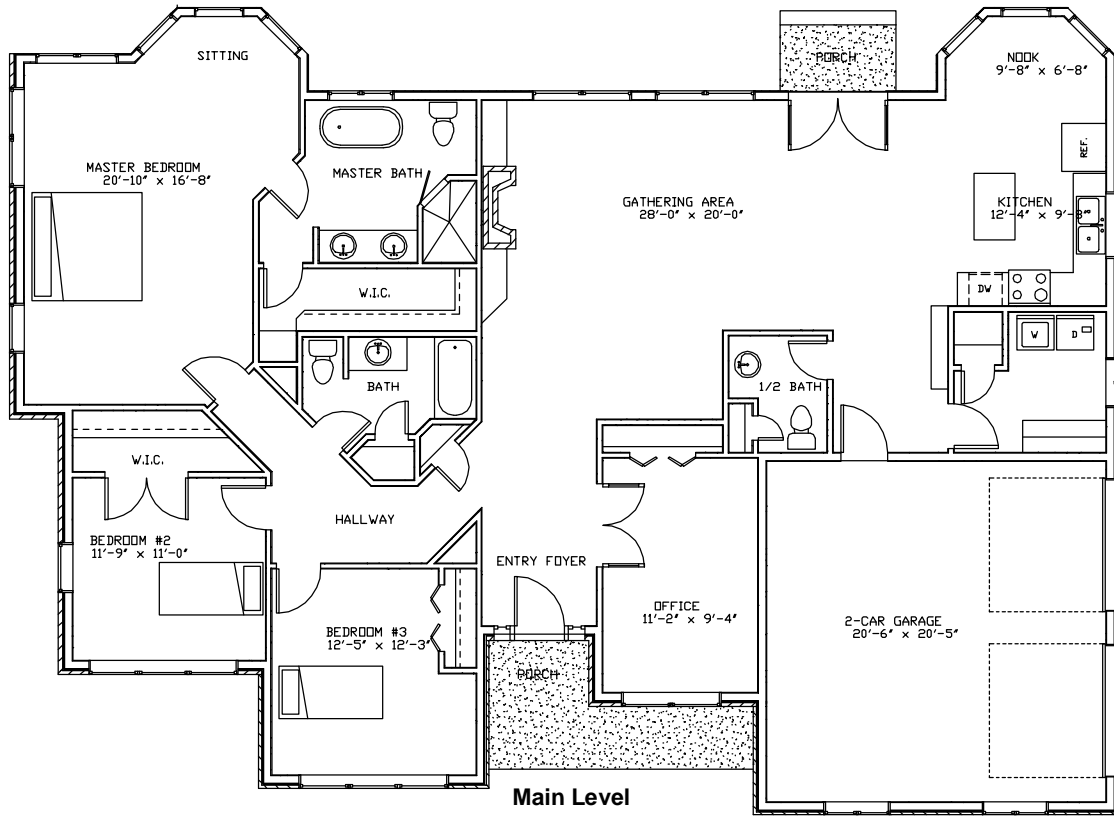

Front Elevation

Main Level

Heritage Home Designs

distinctive homes

Located in Layton, Utah
 Phone: 801.544.1330 / Fax: 801.546.3954
www.heritagehomedesignsutah.com

Plan - Cherrywood 110
 Overall dimensions - 66'-11" x 48'-7"
 2252 sf
 Room sizes shown are approximate