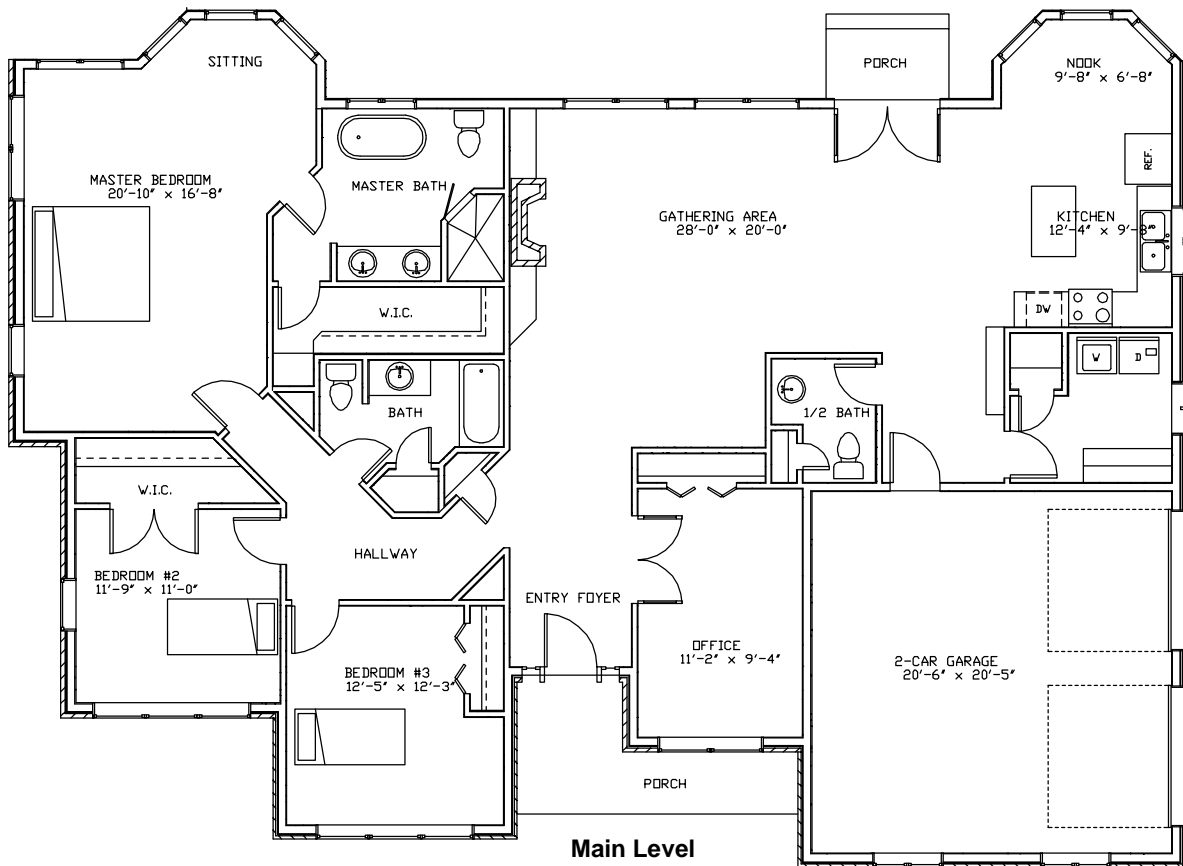

Front Elevation

Main Level

Heritage Home Designs

distinctive homes

Located in Layton, Utah

Phone: 801.544.1330 / Fax: 801.546.3954

www.heritagehomedesignsutah.com

Plan - Cherrywood 100

Overall dimensions - 66'-11" x 48'-7"

2252 sf

Room sizes shown are approximate