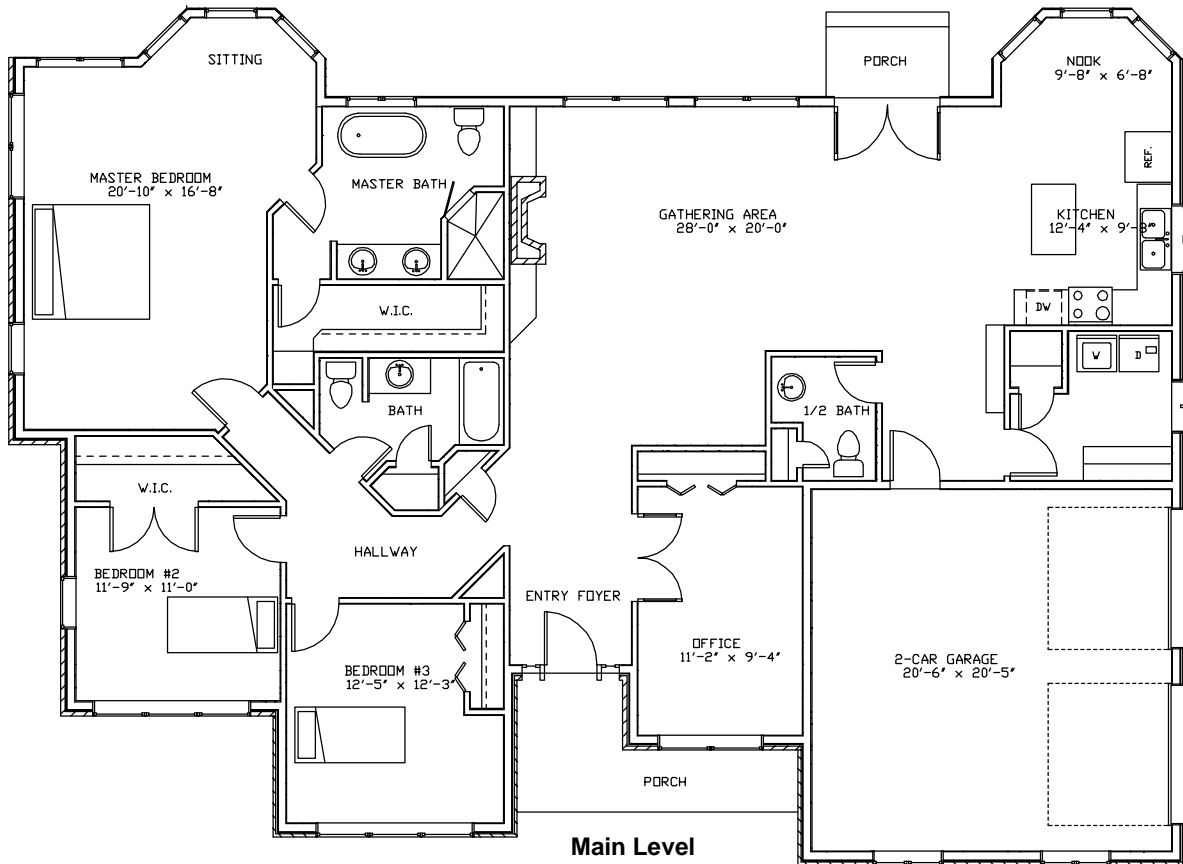

Front Elevation

Main Level

## Plan - Cherrywood 100

Overall dimensions - 66'-11" x 48'-7"

2252 sf

Room sizes shown are approximate