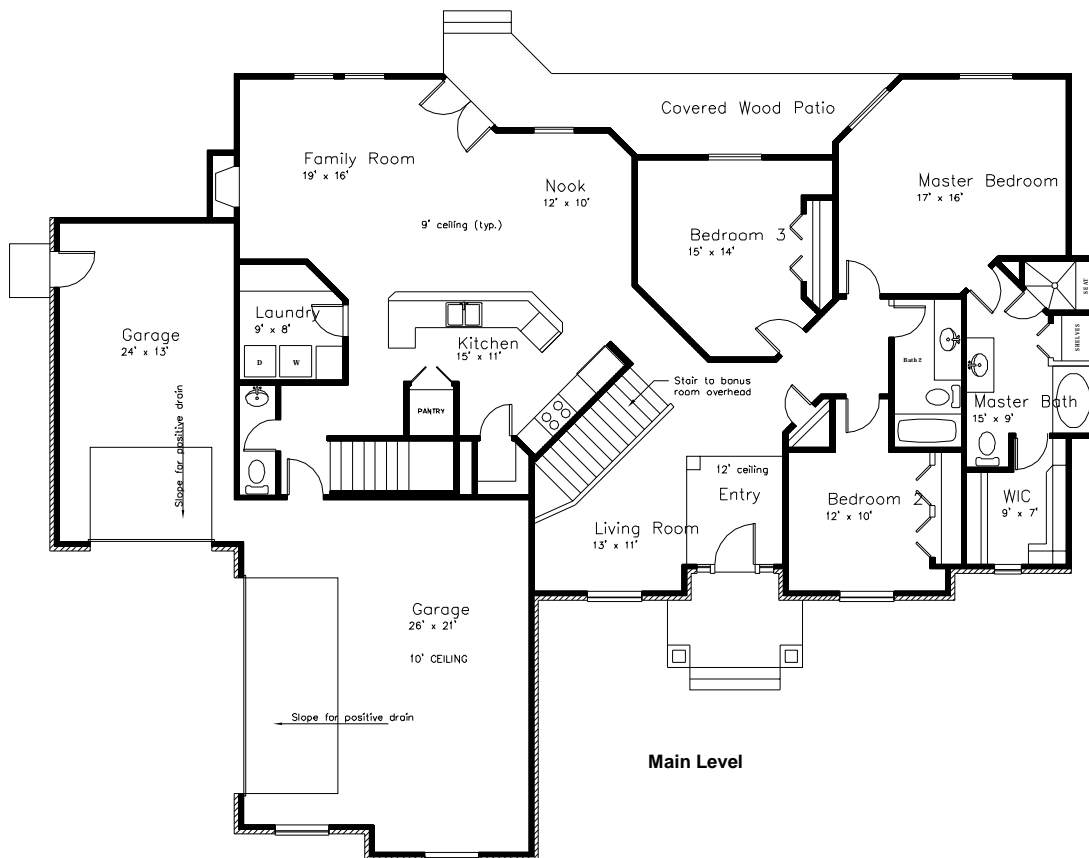

Front Elevation

Main Level

Heritage Home Designs

distinctive homes

Located in Layton, Utah

Phone: 801.544.1330 / Fax: 801.546.3954

www.heritagehomedesignsutah.com

Plan - Cameron 100

Overall dimensions 77'8"x58'4"

2102 sf

Room sizes shown are approximate